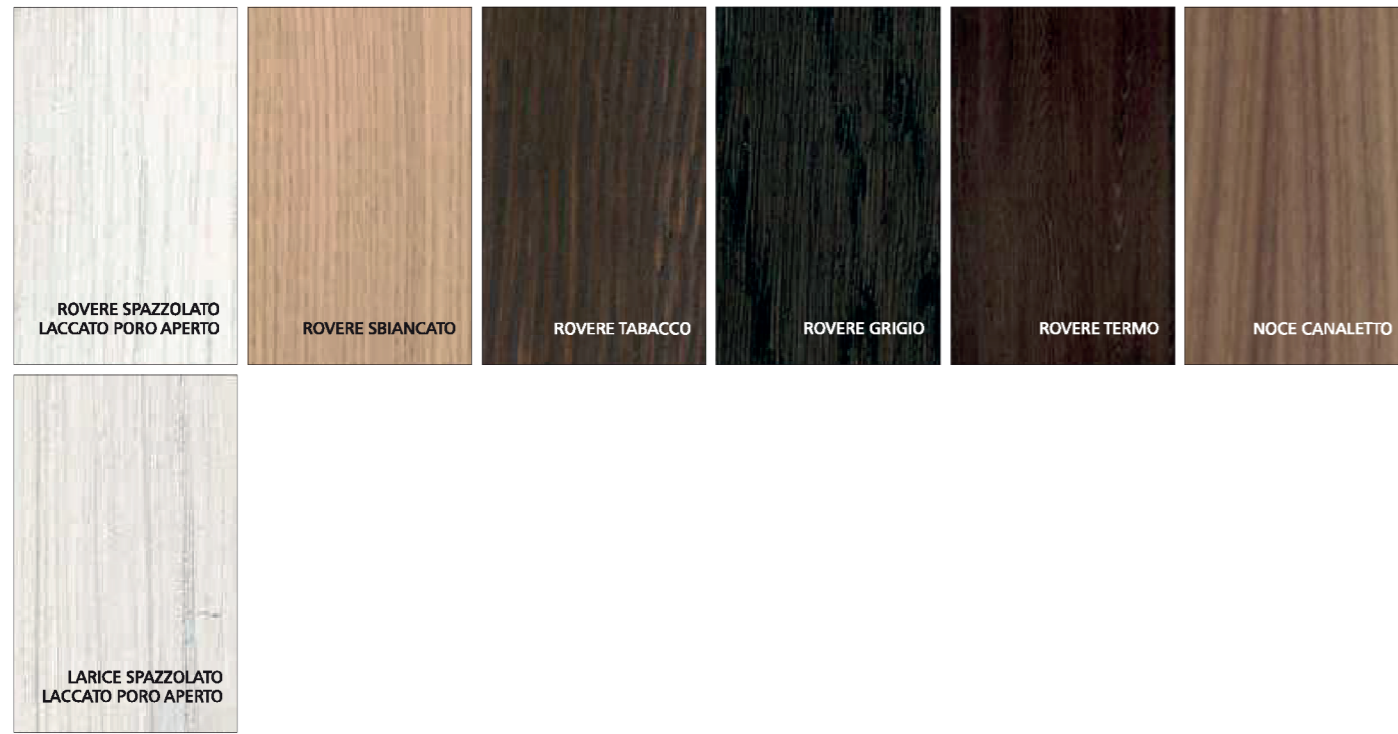

ESSENZE - WOODS